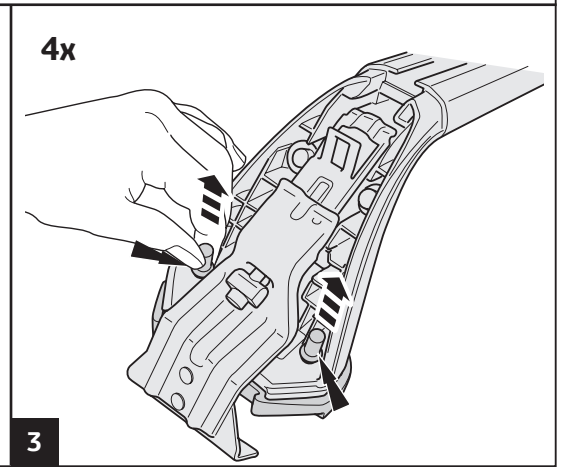

CITY CRASH

Complies with ISO norm

ISO 11154-E

4x

4

5

4x

6