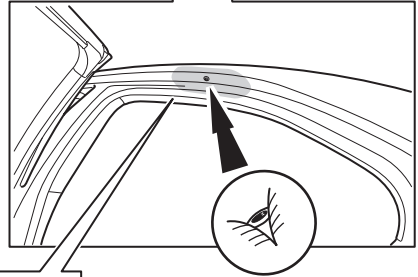

CITY CRASH

Complies with ISO norm

ISO 11154-E

4x

4

5

4x

6