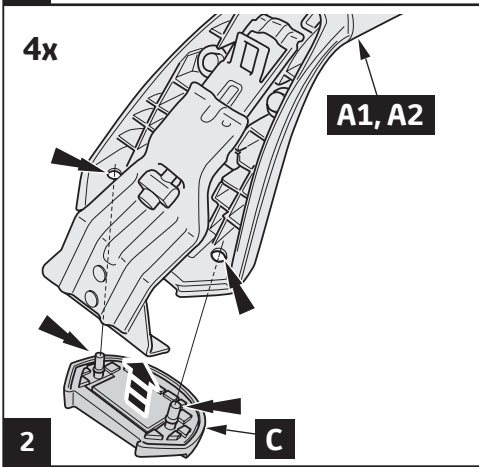

CITY CRASH

Complies with ISO norm

ISO 11154-E

4x

4

5

4x

6