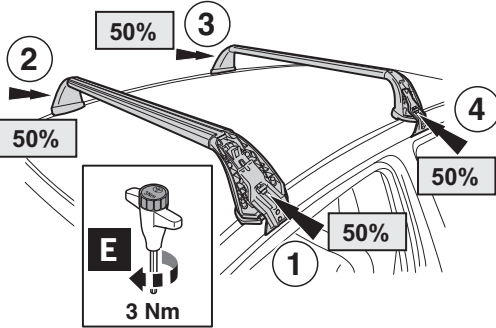

CITY CRASH

Complies with ISO norm

ISO 11154-E

4x

4

5

4x

6