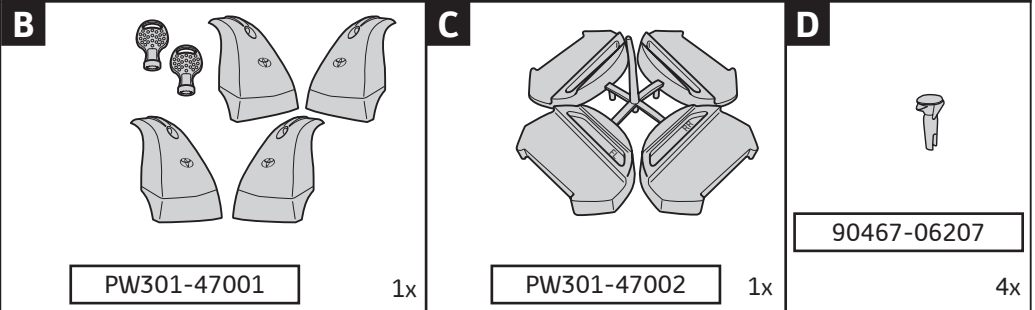

TOYOTA

ALWAYS A
BETTER WAY

Prius Prius Plug-in (PHV)

Roof rack

Installation Instructions

Model year: Prius 2015/12, 2018/12
Prius Plug-in 2016/09

Vehicle code: ZVW5**-AHX*BW

Part number: PW301-47000

CITY CRASH

Complies with ISO norm

ISO 11154-E

4x

4

5

4x

6