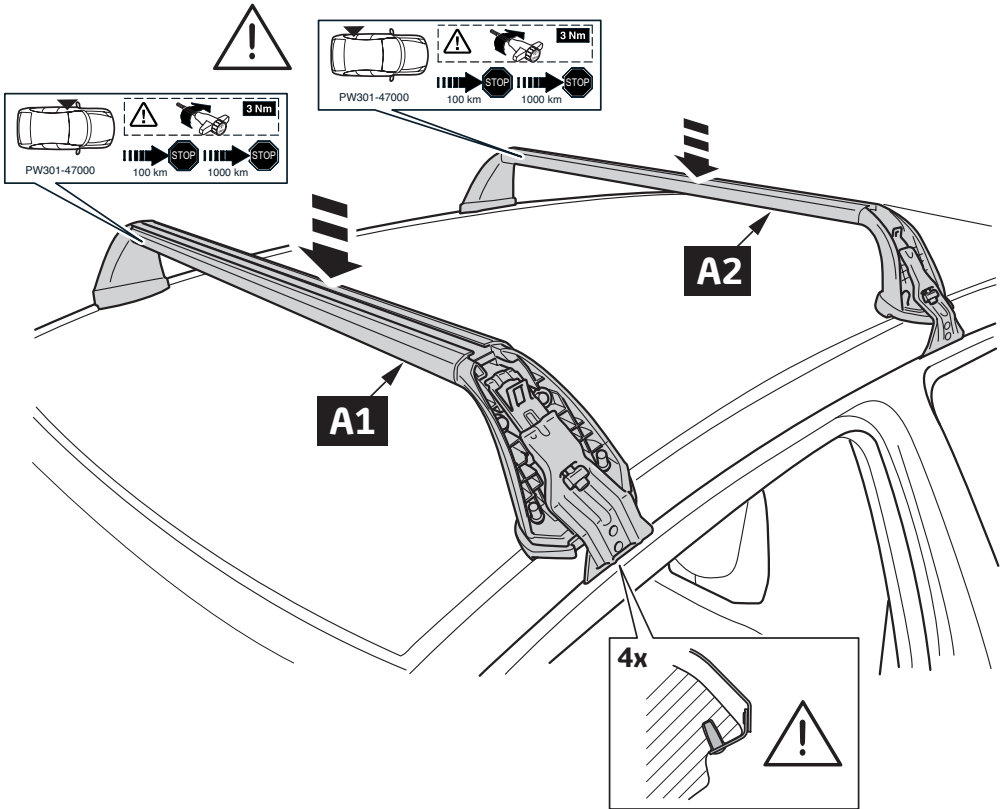

CITY CRASH

Complies with ISO norm

ISO 11154-E

4x

4

5

4x

6