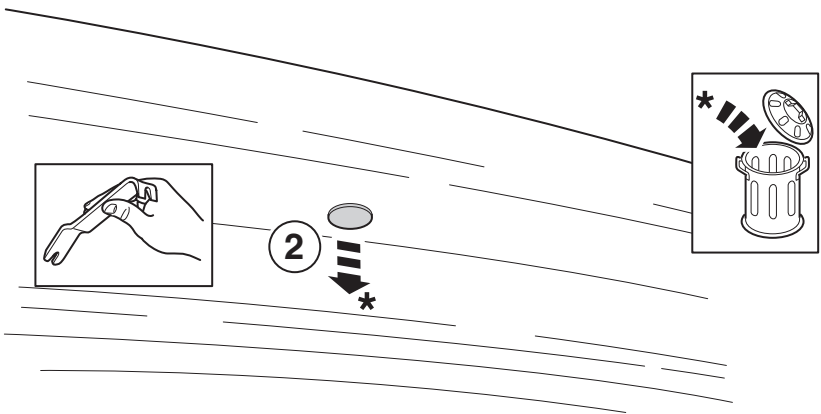

CITY CRASH

Complies with ISO norm

ISO 11154-E

4x

4

5

4x

6