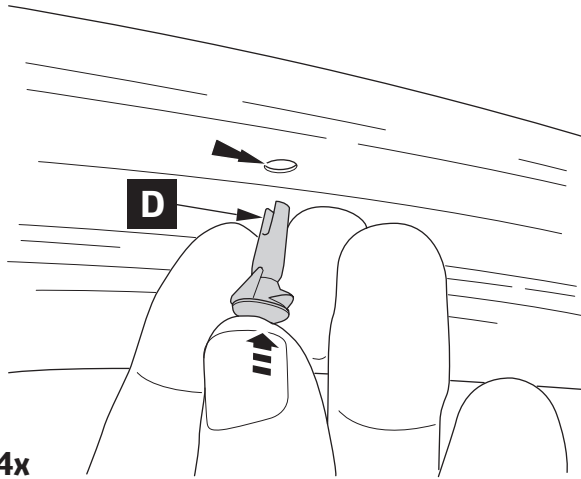

CITY CRASH

Complies with ISO norm

ISO 11154-E

4x

4

5

4x

6