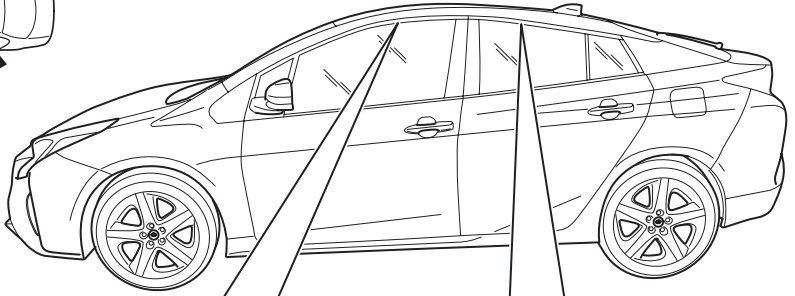

CITY CRASH

Complies with ISO norm

ISO 11154-E

4x

4

5

4x

6