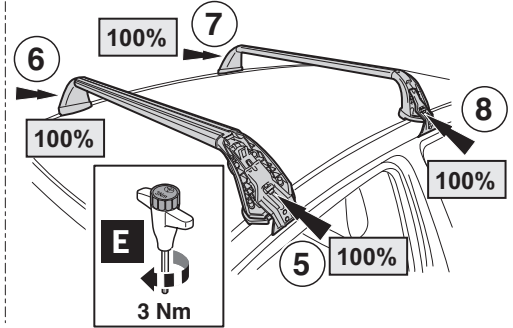

CITY CRASH

Complies with ISO norm

ISO 11154-E

4x

4

5

4x

6