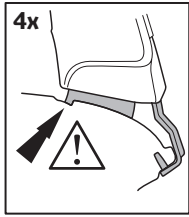

CITY CRASH

Complies with ISO norm

ISO 11154-E

4x

4

5

4x

6