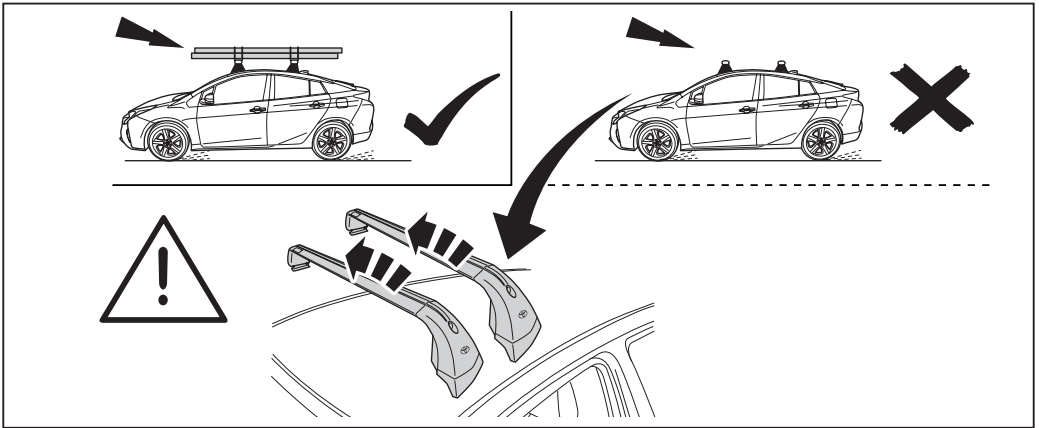

CITY CRASH

Complies with ISO norm

ISO 11154-E

4x

4

5

4x

6