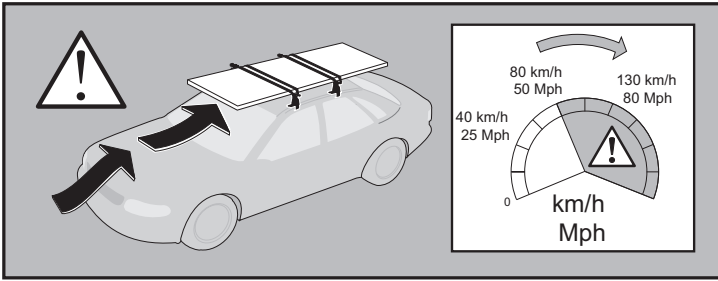

CITY CRASH

Complies with ISO norm

ISO 11154-E