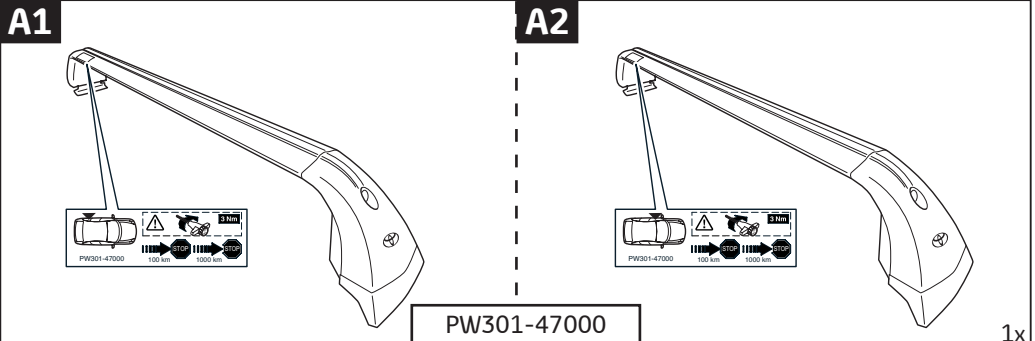

TOYOTA

ALWAYS A
BETTER WAY

Prius Prius Plug-in (PHV)

Roof rack

Installation Instructions

Model year: Prius 2015/12, 2018/12
Prius Plug-in 2016/09

Vehicle code: ZVW5**-AHX*BW

Part number: PW301-47000

CITY CRASH

Complies with ISO norm

ISO 11154-E

4x

4

5

4x

6