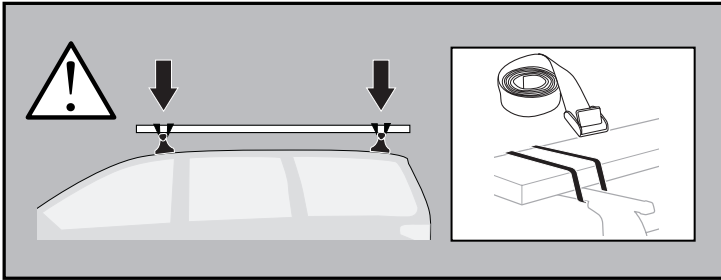

CITY CRASH

Complies with ISO norm

ISO 11154-E