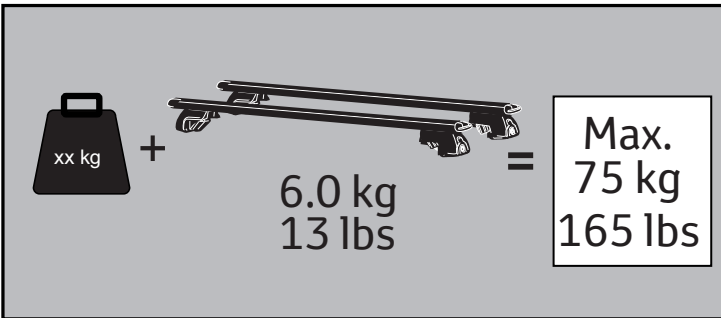

CITY CRASH

Complies with ISO norm

ISO 11154-E