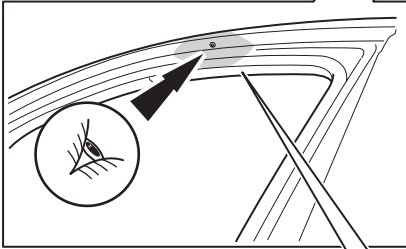

CITY CRASH

Complies with ISO norm

ISO 11154-E

4x

4

5

4x

6