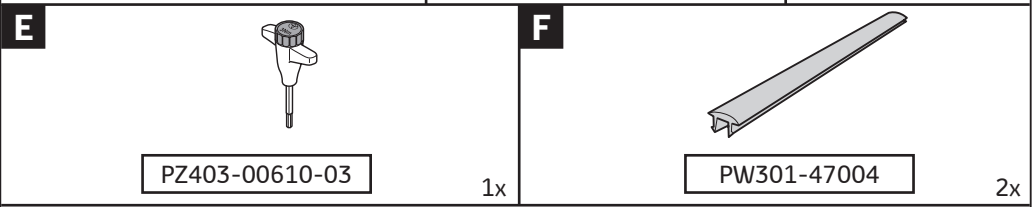

CITY CRASH

Complies with ISO norm

ISO 11154-E

4x

4

5

4x

6